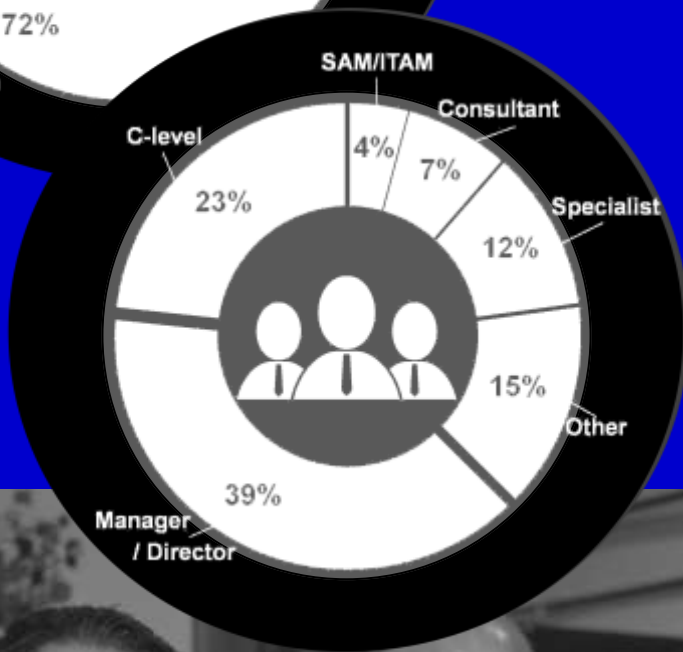

# Who Attends?

C-level Executives, VPs and Directors from every business pillar along with Asset Management professionals who specialize in Hardware, Software, ITAM Program, IT Procurement, IT Finance, IT Contracts, IT Security and more...