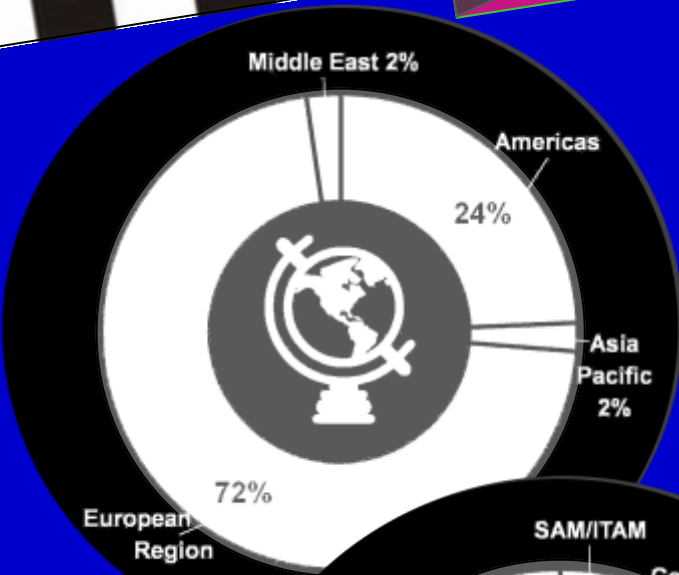

Who Attends?

C-level Executives, VPs and Directors from every business pillar along with Asset Management professionals who specialize in Hardware, Software, ITAM Program, IT Procurement, IT Finance, IT Contracts, IT Security and more...